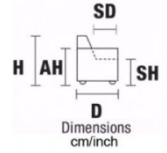

STRINGS

ROSSINI DESIGN OFICINA SAPORINI

Design

W 222/87,5"
D 95/37"
H 80/31,5" AH 64/25"
SH 44/18" SD 54/21"

V314

3 SEATER MAXI

W 186/73"
D 95/37"
H 80/31,5" AH 64/25"
SH 44/18" SD 54/21"

V214

2 SEATER MAXI

W 197/78"
D 95/37"
H 80/31,5" AH 64/25"
SH 44/18" SD 54/21"

V316

LHF 3 SEATER
MAXI

W 116/35,5"
D 95/37"
H 80/31,5" AH 64/25"
SH 44/18" SD 54/21"

V100

ARMCHAIR

W 95/37"
D 95/37"
H 80/31,5"
SH 44/18" SD 54/21"

V400

CORNER

W 180/72"
D 95/37"
H 80/31,5" AH 64/25"
SH 44/18" SD 54/21"

V315

3 SEATER MAXI
WITHOUT ARMS

W 161/63"
D 95/37"
H 80/31,5" AH 64/25"
SH 44/18" SD 54/21"

V216

LHF 2 SEATER
MAXI

W 90/35,5"
D 156/61,5"
H 80/31,5" AH 64/25"
SH 44/18" SD 54/21"

V501

RHF CHAISE

W 114/44"
D 156/61,5"
H 80/31,5" AH 64/25"
SH 44/18" SD 54/21"

V503

RHF CHAISE
MAXI

SAPORINI
MADE IN ITALY